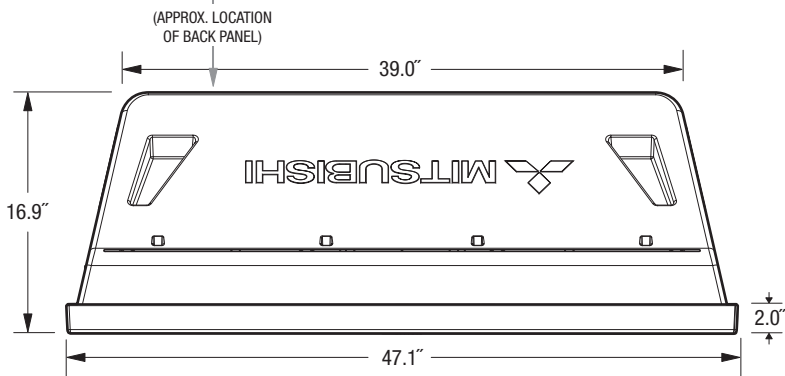

WD-52531

LCD HDTV

OVERALL DIMENSIONS (Approx.)

Height	Width	Depth	TV Weight	Power Consumption
33.3"	47.1"	16.9"	72.0 lbs	225 W

BACK PANEL

TOP

FRONT

LEFT SIDE

Note: Illustrations not necessarily to scale.

Descriptions and specifications subject to change without notice. The dimensions are approximate for general information when deciding the locations and placements of the product. When creating a custom-built environment for this product, please take exact measurements from the specific unit to be installed before doing any finished carpentry. When installing the unit, allow for air circulation, ventilation, and variations due to manufacturing tolerances. The cosmetic appearance of the product may vary from that depicted here. Not responsible for typographical or printed errors.